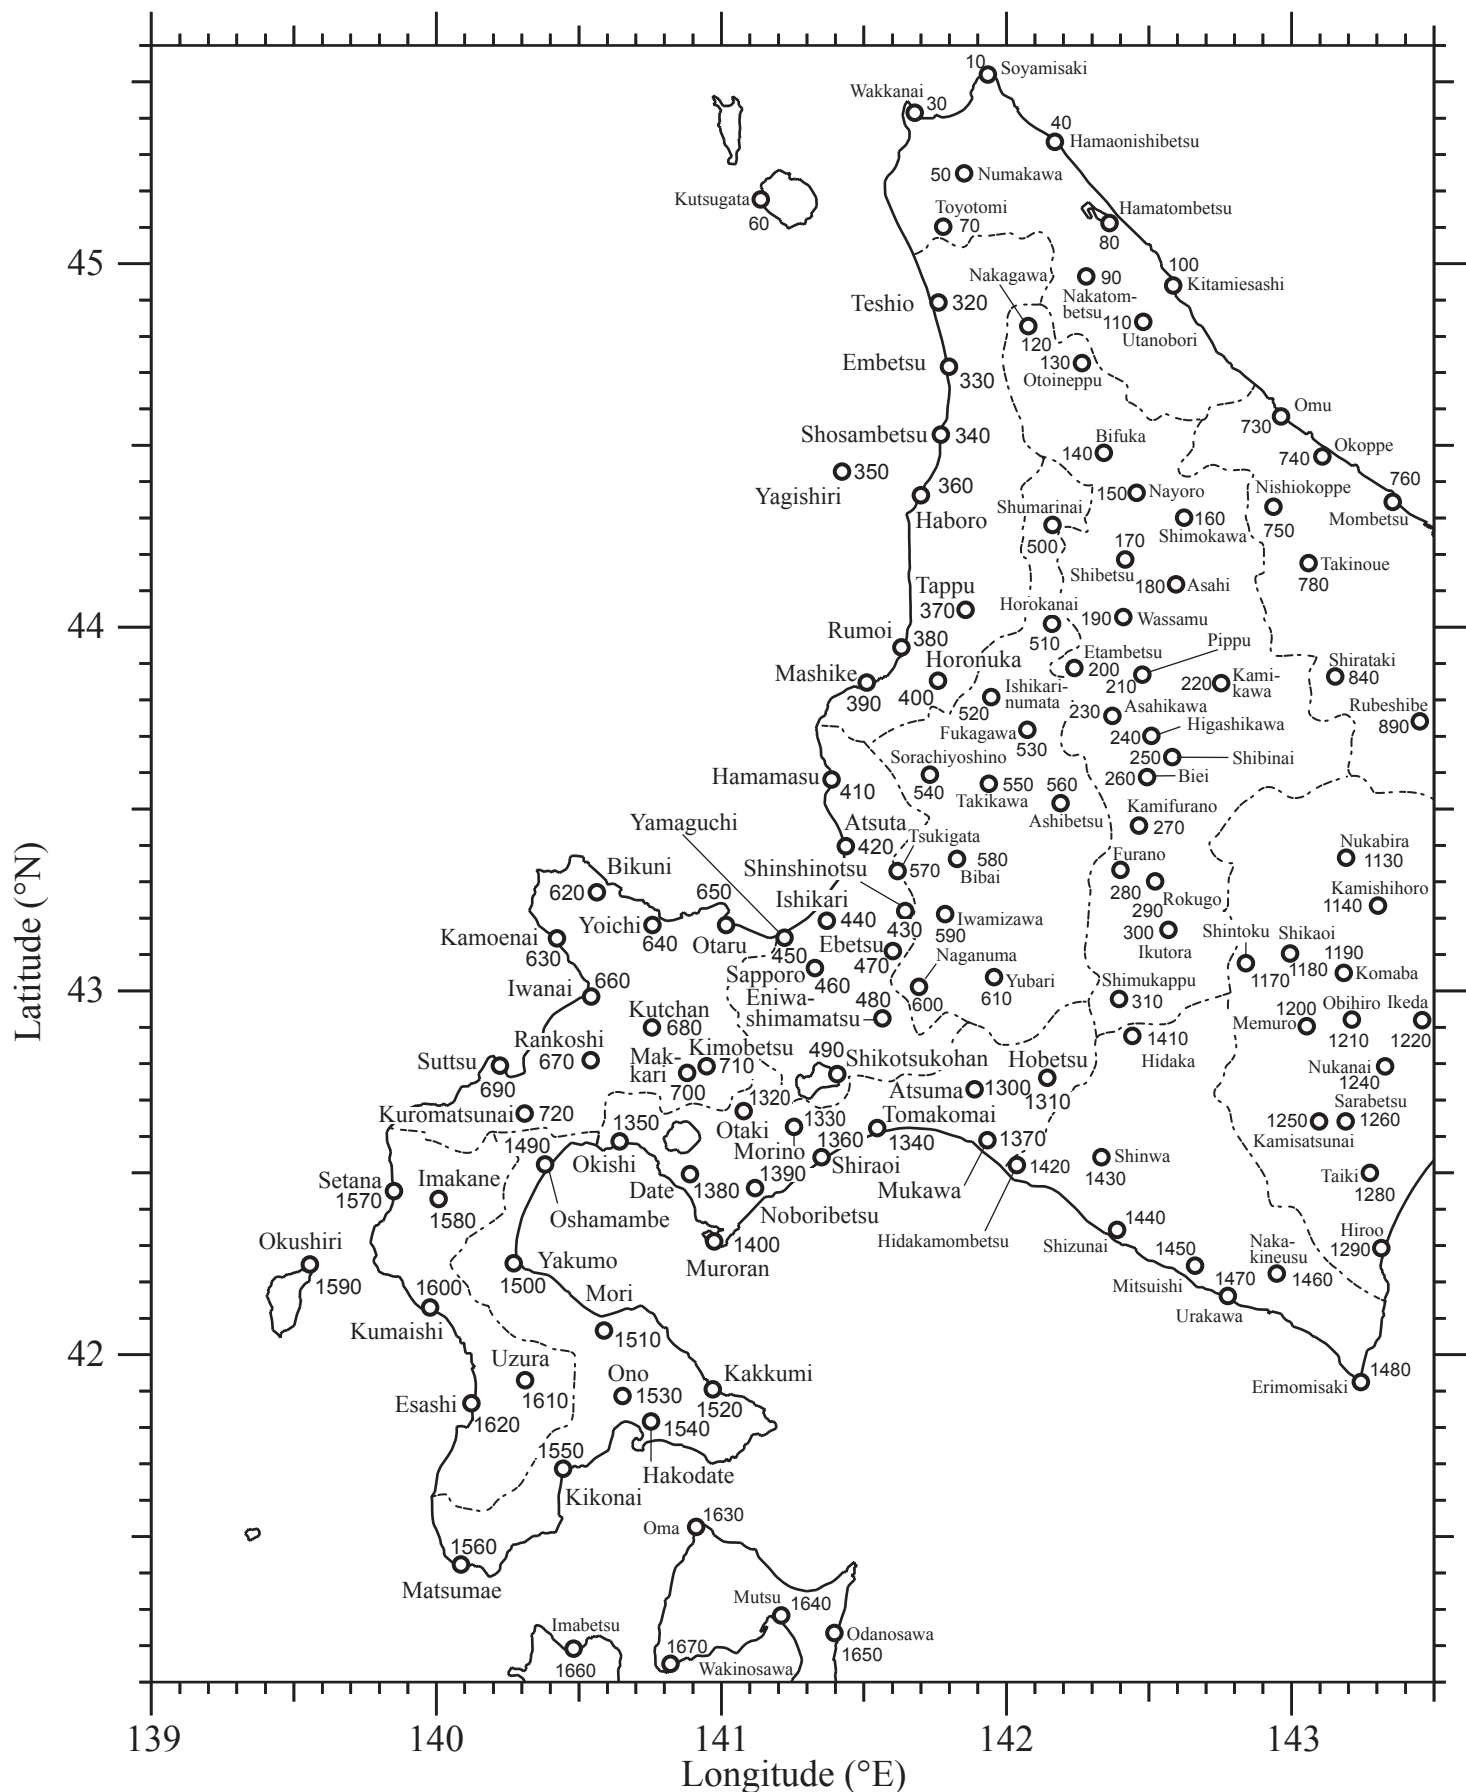

Hokkaido District (1/2): Soya, Kamikawa, Sorachi, Abashiri, Nemuro, Kushiro, Tokachi and Hidaka Subprefectures

Hokkaido District (2/2): Rumoi, Ishikari, Shiribeshi, Iburi, Oshima and Hiya Subprefectures

Tohoku District: Aomori, Akita, Iwate, Miyagi, Yamagata and Fukushima Prefectures

Kanto District: Ibaragi, Tochigi, Gumma and Saitama Prefectures;
Tokyo Metropolis; Chiba and Kanagawa Prefectures

Chubu District (1/2): Niigata, Nagano and Yamanashi Prefectures

Chugoku / Shikoku Districts: Okayama, Hiroshima, Shimane, Tottiri, Tokushima, Kagawa, Ehime, Kochi and Yamaguchi Prefectures

Kusyu District (2/2) and Okinawa District (1/2): Kagoshima and Okinawa Prefectures

Okinawa District (2/2): Okinawa Prefecture