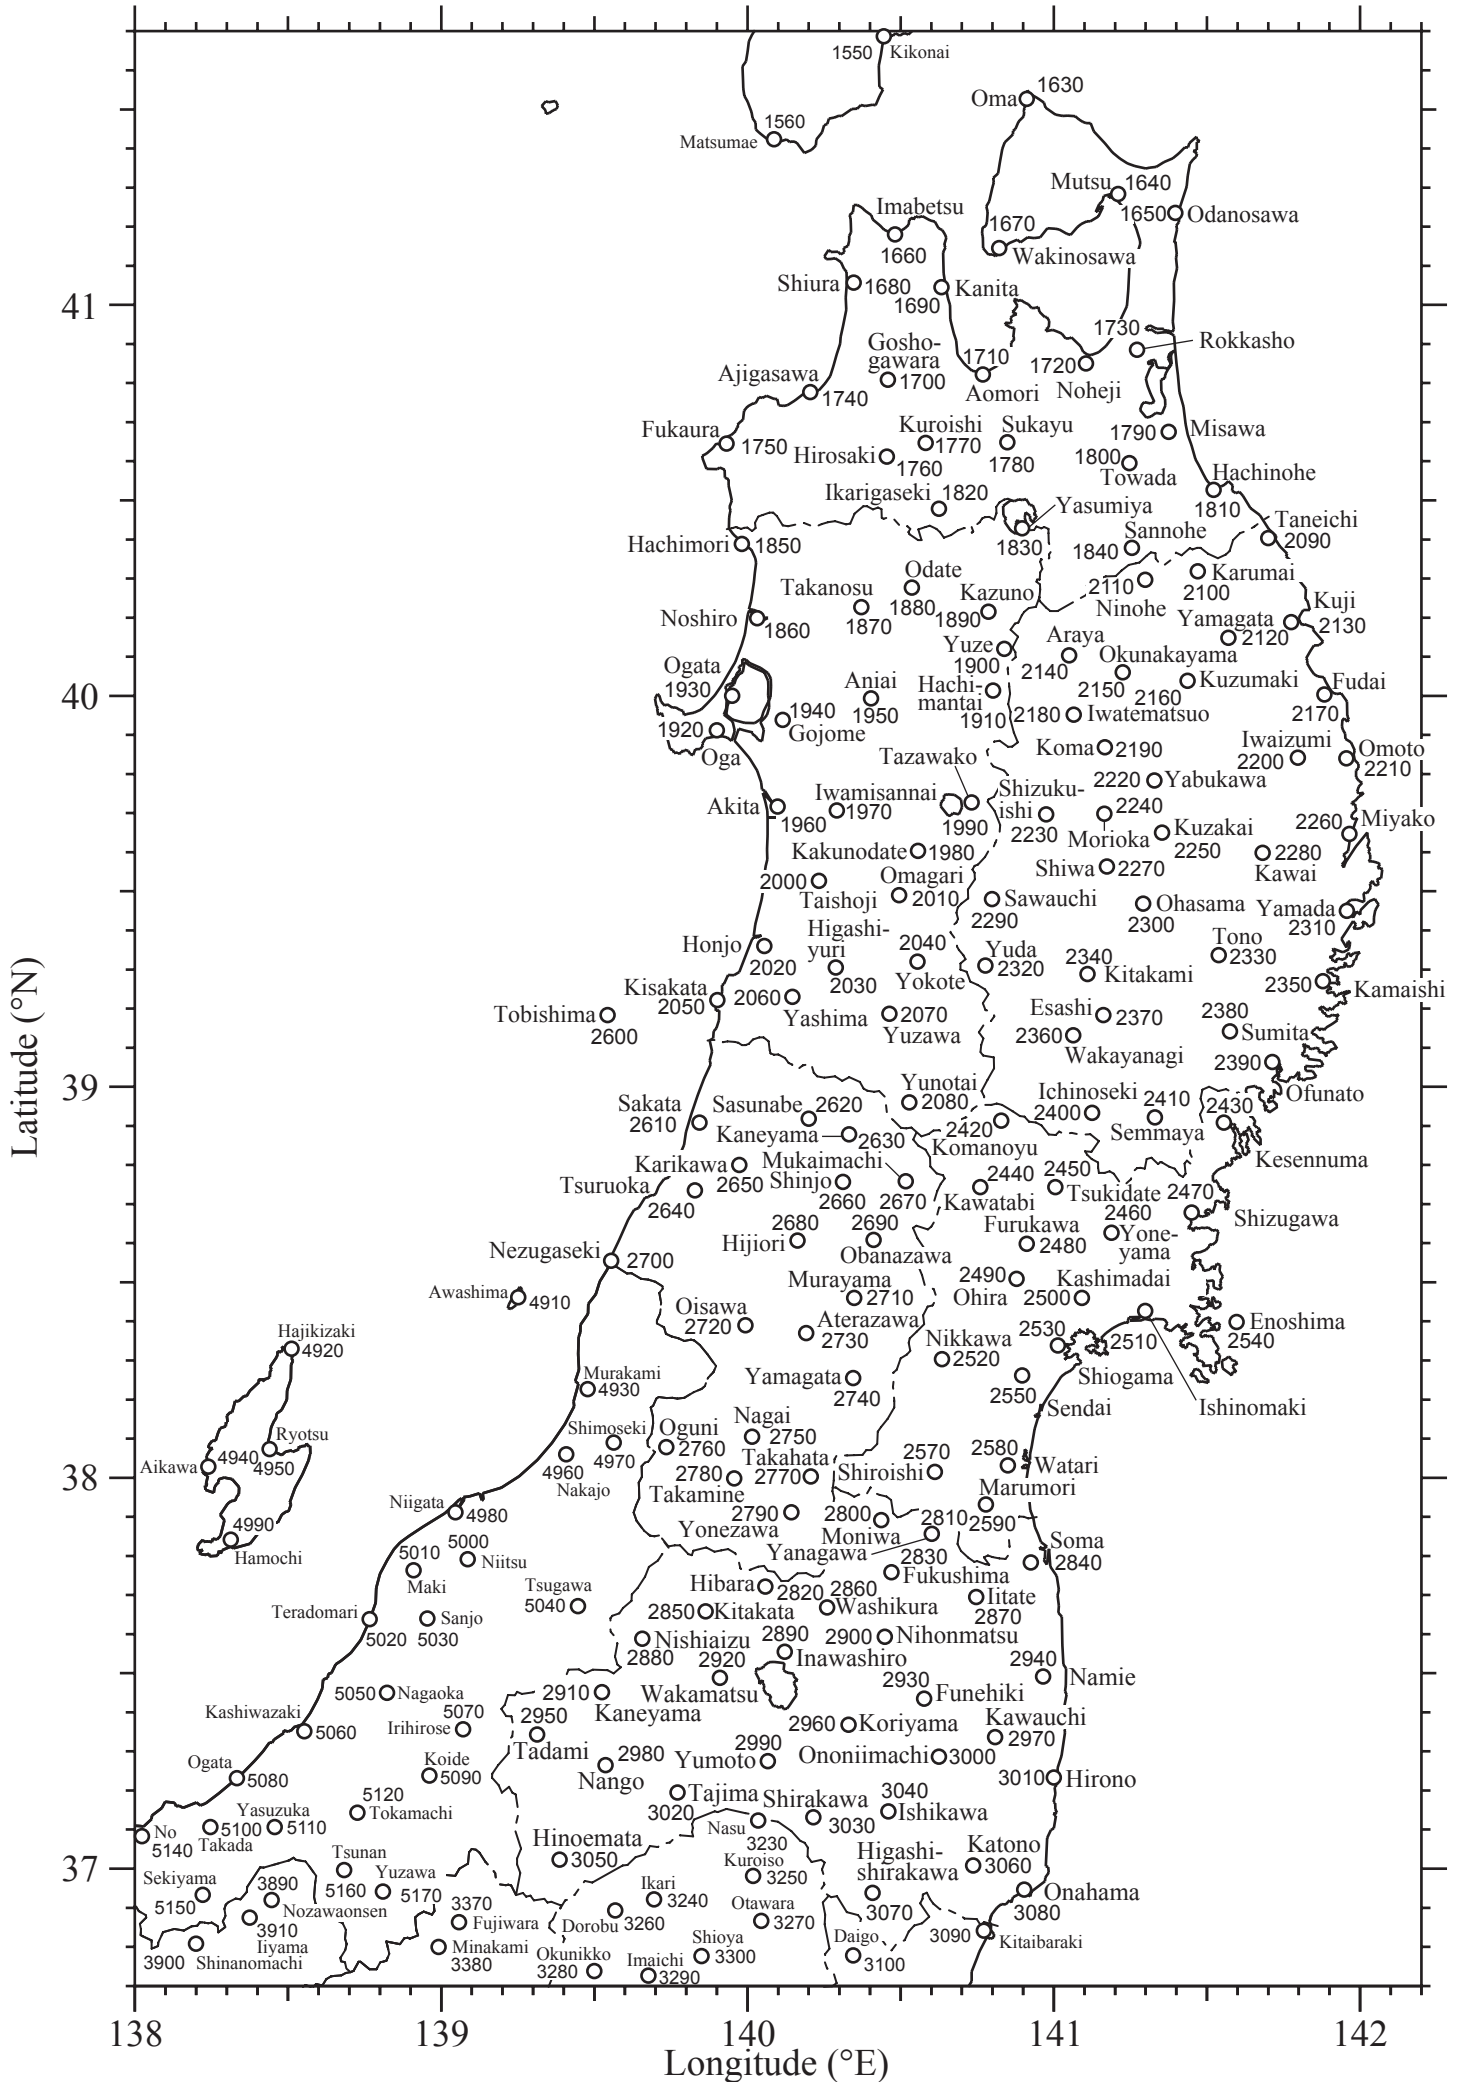

Hokkaido District (1/2): Soya, Kamikawa, Sorachi, Abashiri, Nemuro, Kushiro, Tokachi and Hidaka Subprefectures

Hokkaido District (2/2): Rumoi, Ishikari, Shiribeshi, Iburi, Oshima and Hiya Subprefectures

Tohoku District: Aomori, Akita, Iwate, Miyagi, Yamagata and Fukushima Prefectures

Kanto District: Ibaragi, Tochigi, Gumma and Saitama Prefectures;
Tokyo Metropolis; Chiba and Kanagawa Prefectures

Chubu District (1/2): Niigata, Nagano and Yamanashi Prefectures

Chugoku / Shikoku Districts: Okayama, Hiroshima, Shimane, Tottiri, Tokushima, Kagawa, Ehime, Kochi and Yamaguchi Prefectures

Kusyu District (2/2) and Okinawa District (1/2): Kagoshima and Okinawa Prefectures

Okinawa District (2/2): Okinawa Prefecture