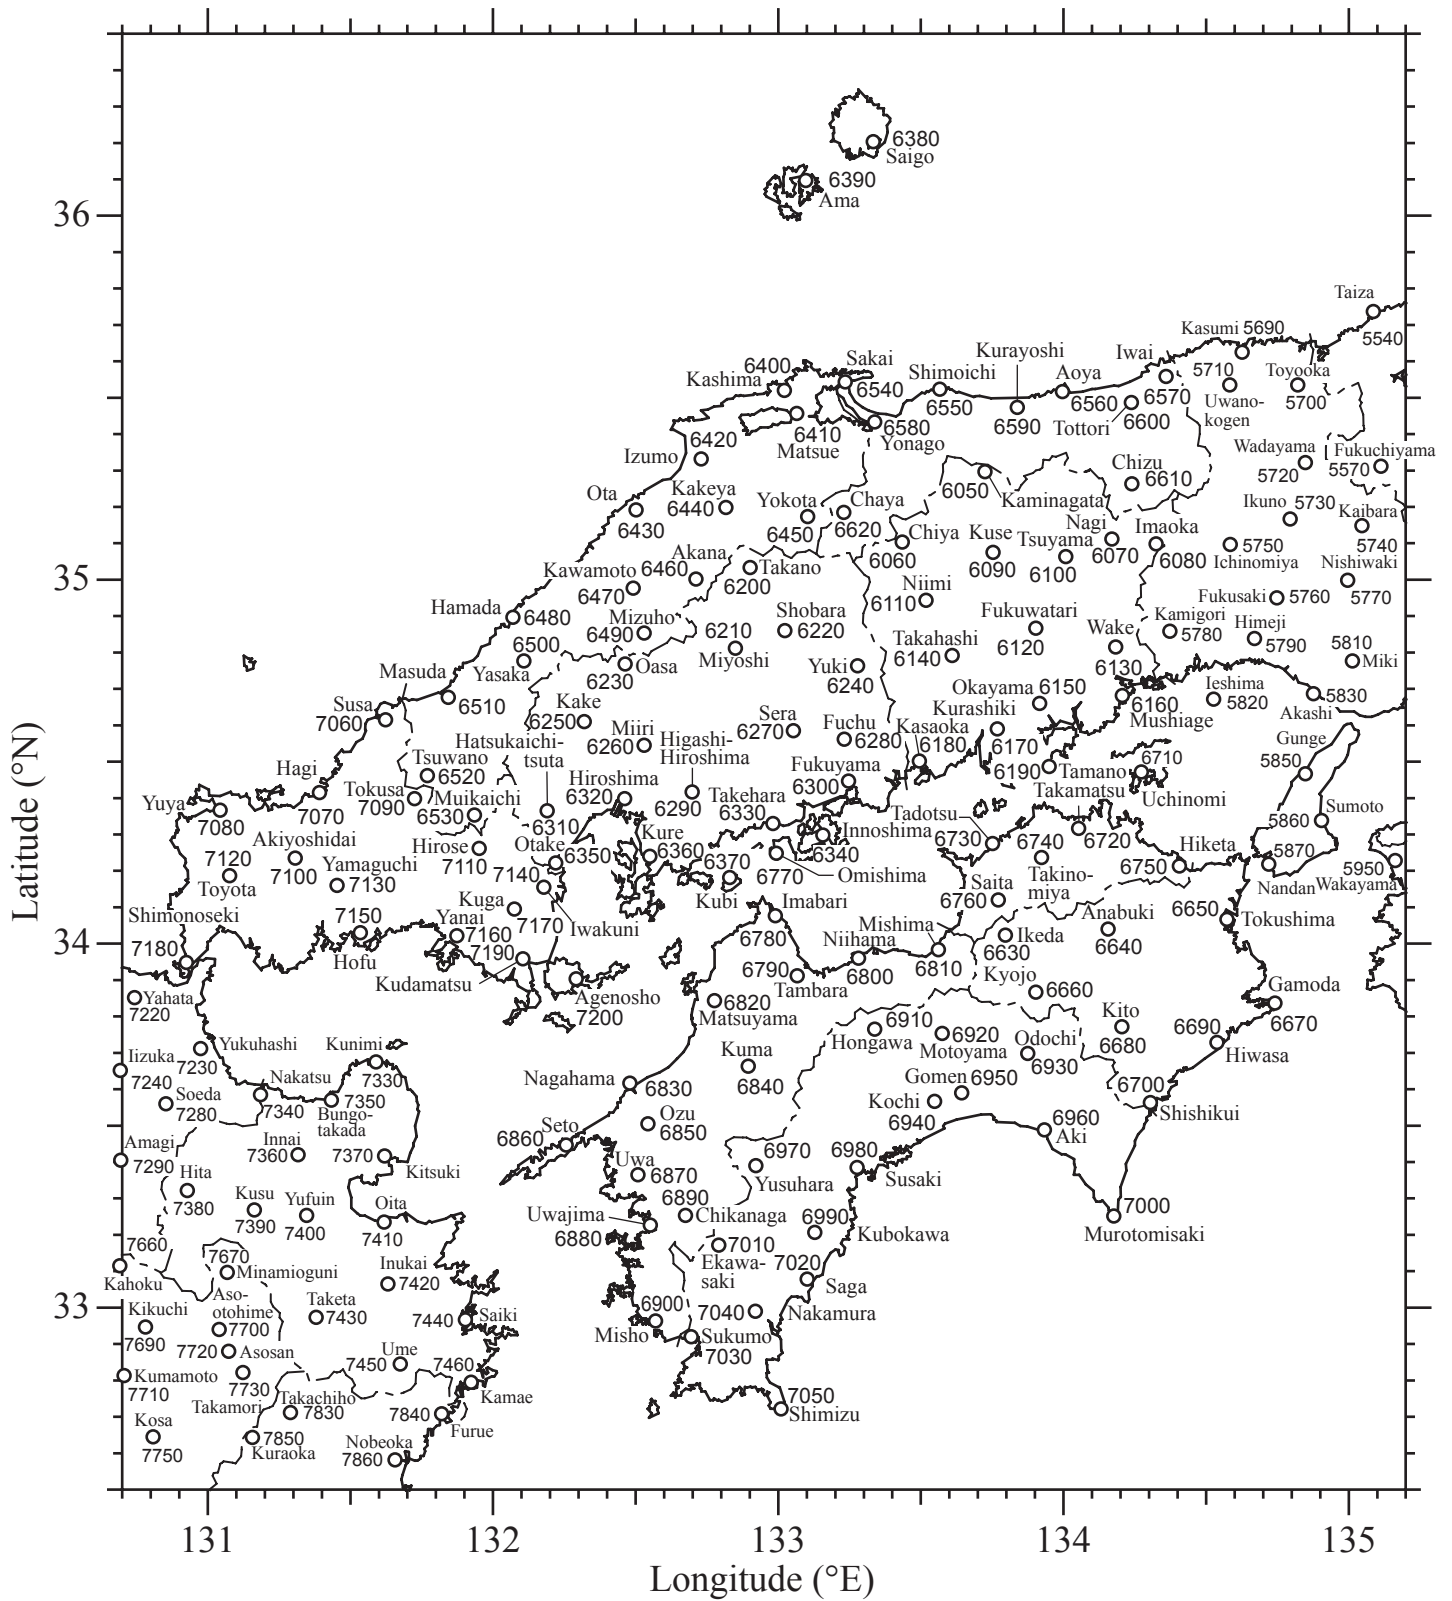

Hokkaido District (1/2): Soya, Kamikawa, Sorachi, Abashiri, Nemuro, Kushiro, Tokachi and Hidaka Subprefectures

Hokkaido District (2/2): Rumoi, Ishikari, Shiribeshi, Iburi, Oshima and Hiya Subprefectures

Tohoku District: Aomori, Akita, Iwate, Miyagi, Yamagata and Fukushima Prefectures

Kanto District: Ibaragi, Tochigi, Gumma and Saitama Prefectures;
Tokyo Metropolis; Chiba and Kanagawa Prefectures

Chubu District (1/2): Niigata, Nagano and Yamanashi Prefectures

Chugoku / Shikoku Districts: Okayama, Hiroshima, Shimane, Tottiri, Tokushima, Kagawa, Ehime, Kochi and Yamaguchi Prefectures

Kusyu District (2/2) and Okinawa District (1/2): Kagoshima and Okinawa Prefectures

Okinawa District (2/2): Okinawa Prefecture