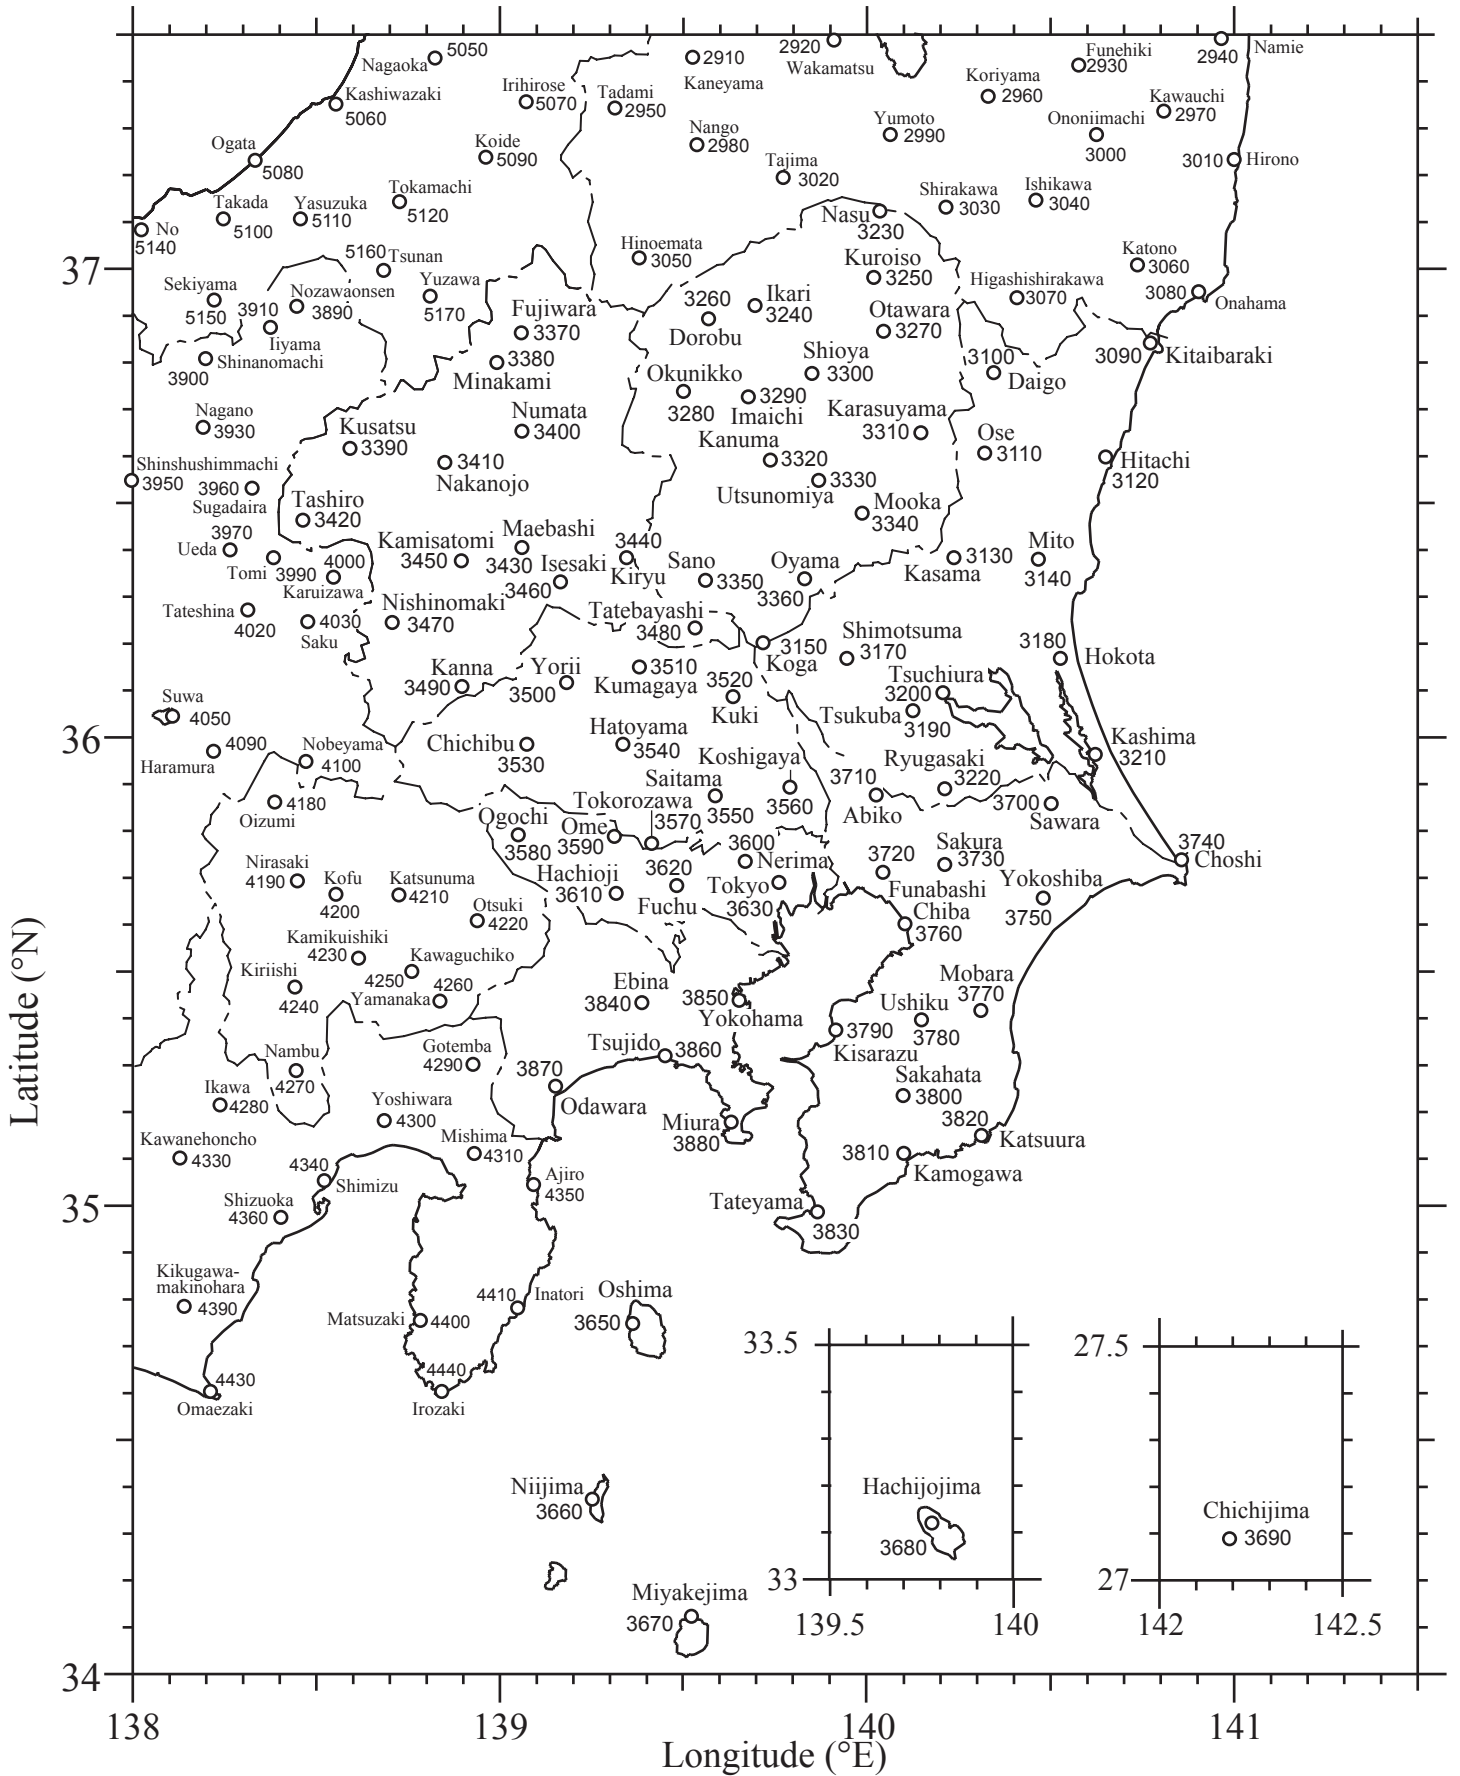

Hokkaido District (1/2): Soya, Kamikawa, Sorachi, Abashiri, Nemuro, Kushiro, Tokachi and Hidaka Subprefectures

Hokkaido District (2/2): Rumoi, Ishikari, Shiribeshi, Iburi, Oshima and Hiya Subprefectures

Tohoku District: Aomori, Akita, Iwate, Miyagi, Yamagata and Fukushima Prefectures

Kanto District: Ibaragi, Tochigi, Gumma and Saitama Prefectures;
Tokyo Metropolis; Chiba and Kanagawa Prefectures

Chubu District (1/2): Niigata, Nagano and Yamanashi Prefectures

Chugoku / Shikoku Districts: Okayama, Hiroshima, Shimane, Tottiri, Tokushima, Kagawa, Ehime, Kochi and Yamaguchi Prefectures

Kusyu District (2/2) and Okinawa District (1/2): Kagoshima and Okinawa Prefectures

Okinawa District (2/2): Okinawa Prefecture